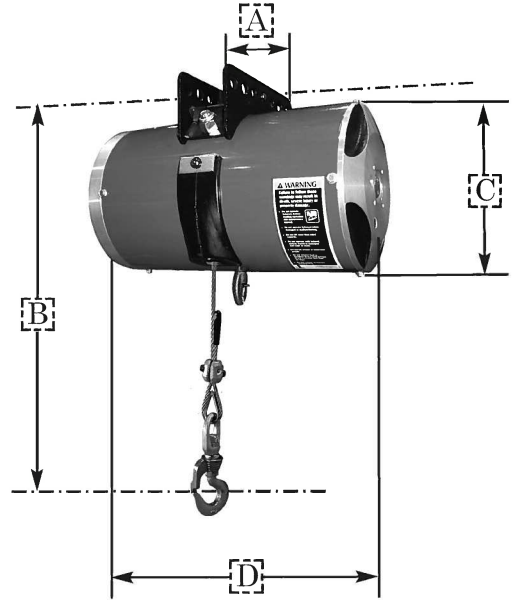

Balancers

Single Cable

Model Number	Balance Capacity lbs [kg]	Stroke in [cm]	Unit Weight lbs [kg]	A Dim in [cm]	B Dim (mm) in [cm]	C Dim in [cm]	D Dim in [cm]
KBA100-028	100 [45]	28 [71]	34 [15]	8.5 [22]	14.5 [37]	6.5 [17]	9.38 [24]
KBA150-076	150 [68]	76 [193]	49 [22]	8.5 [22]	14.5 [37]	6.5 [17]	15.5 [39]
KBA225-073	225 [102]	73 [185]	61 [28]	8.5 [22]	16.75 [43]	8.75 [22]	16.75 [43]
KBA225-110	225 [102]	110 [279]	88 [40]	9.75 [25]	18.75 [48]	10.75 [27]	16.25 [43]
KBA350-073	350 [159]	73 [185]	76 [34]	9.75 [25]	18.75 [48]	10.75 [27]	16.25 [43]
KBA500-080	500 [227]	80 [203]	112 [51]	9.75 [25]	18.75 [48]	10.75 [27]	21.81 [55]
KBA700-054	700 [318]	54 [137]	91 [41]	9.75 [25]	18.75 [48]	10.75 [27]	21.81 [55]

Capacity rated at 100 PSI air supply

KBA150-076 rated at 110 PSI air supply

Single Chain

Model Number	Balance Capacity lbs [kg]	Stroke in [cm]	Unit Weight lbs [kg]	A Dim in [cm]	B Dim (mm) in [cm]	C Dim in [cm]	D Dim in [cm]
KBC150-070	150 [68]	70 [177]	50 [23]	8.5 [22]	16.25 [41]	6.5 [17]	15.5 [32]
KBC200-110	200 [91]	110 [275]	92 [42]	10.75 [27]	20.5 [52]	10.75 [27]	16.25 [41]
KBC225-067	225 [102]	67 [170]	63 [29]	8.75 [22]	18.5 [47]	8.75 [22]	16.75 [43]
KBC350-067	350 [159]	67 [170]	78 [35]	9.75 [25]	20.5 [52]	10.75 [27]	16.25 [41]
KBC500-080	500 [227]	80 [203]	115 [52]	9.75 [25]	20.5 [52]	10.75 [27]	21.81 [55]
KBC700-052	700 [318]	52 [132]	95 [43]	9.75 [25]	20.5 [52]	10.75 [27]	21.81 [55]

Capacity rated at 100 PSI air supply

KBA150-070 rated at 110 PSI air supply

Dual Drum

When ordering a Dual Drum Balancer, please specify the "E" dimension as part of the order number.

(Ex. DKBA100-028-023 has a 23 in. "E" dimension)