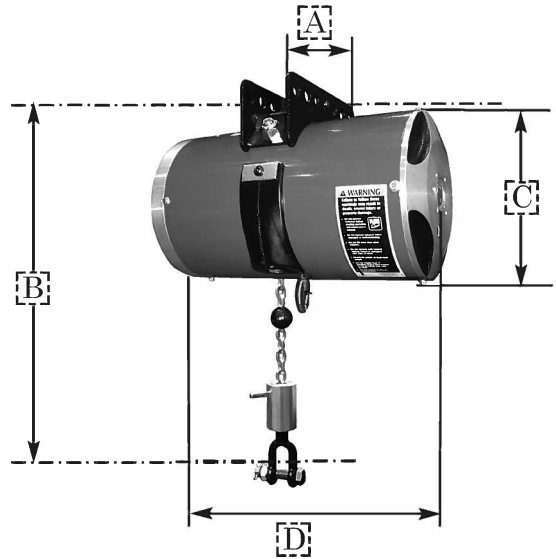

Capacity rated at 100 PSI air supply

KBA150-076 rated at 110 PSI air supply

Single Chain

Model Number	Balance Capacity lbs [kg]	Stroke in [cm]	Unit Weight lbs [kg]	A Dim in [cm]	B Dim (mm) in [cm]	C Dim in [cm]	D Dim in [cm]
KBC150-070	150 [68]	70 [177]	50 [23]	8.5 [22]	16.25 [41]	6.5 [17]	15.5 [32]
KBC200-110	200 [91]	110 [275]	92 [42]	10.75 [27]	20.5 [52]	10.75 [27]	16.25 [41]
KBC225-067	225 [102]	67 [170]	63 [29]	8.75 [22]	18.5 [47]	8.75 [22]	16.75 [43]
KBC350-067	350 [159]	67 [170]	78 [35]	9.75 [25]	20.5 [52]	10.75 [27]	16.25 [41]
KBC500-080	500 [227]	80 [203]	115 [52]	9.75 [25]	20.5 [52]	10.75 [27]	21.81 [55]
KBC700-052	700 [318]	52 [132]	95 [43]	9.75 [25]	20.5 [52]	10.75 [27]	21.81 [55]

Capacity rated at 100 PSI air supply

KBA150-070 rated at 110 PSI air supply

Dual Drum

When ordering a Dual Drum Balancer, please specify the "E" dimension as part of the order number.

(Ex. DKBA100-028-023 has a 23 in. "E" dimension)

RWA4170 trolley adapter is required.

Model Number	Balance Capacity lbs [kg]	Stroke in [cm]	Unit Weight lbs [kg]	A Dim in [cm]	B Dim (mm) in [cm]	C Dim in [cm]	D Dim in [cm]	E Dim in [cm]
DKBA120-076-E	120 [54]	76 [193]	Varies w/ length	8.5 [22]	14.5 [37]	6.50 [17]	Dim E + 15.5 [39]	18-41 [46-104]
DKBA225-073-E	225 [102]	73 [185]	Varies w/ length	8.5 [22]	16.75 [43]	8.75 [22]	Dim E + 16.75 [43]	18-41 [46-104]
DKBA225-110-E	225 [102]	110 [279]	Varies w/ length	9.75 [25]	18.75 [48]	10.75 [27]	Dim E + 16.25 [41]	18-41 [46-104]
DKBA350-073-E	350 [159]	73 [185]	Varies w/ length	9.75 [25]	18.75 [48]	10.75 [27]	Dim E + 16.25 [41]	18-41 [46-104]
DKBA500-080-E	500 [225]	80 [203]	Varies w/ length	9.75 [25]	18.75 [48]	10.75 [27]	Dim E + 21.81 [55]	24-41 [61-104]
DKBA700-054-E	700 [315]	54 [137]	Varies w/ length	9.75 [25]	18.75 [48]	10.75 [27]	Dim E + 21.81 [55]	24-41 [61-104]